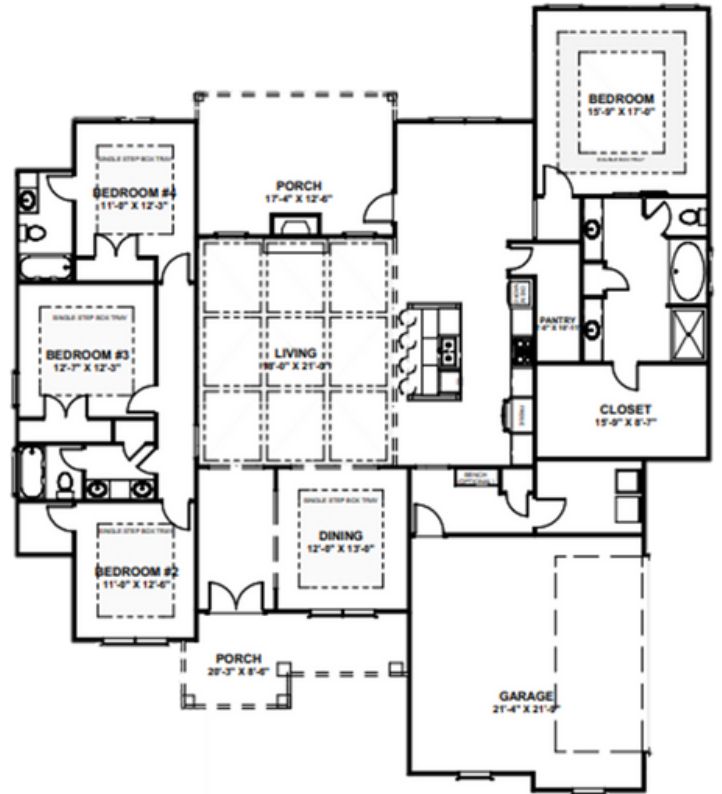

THE SAVANNAH

AT RIVERBEND NORTH

OPTION A

OPTION B

OPTION C

CALL US TODAY!

+478-322-0028 | WCHHOME.COM

4 BEDROOMS

DINING ROOM

2710 SQFT